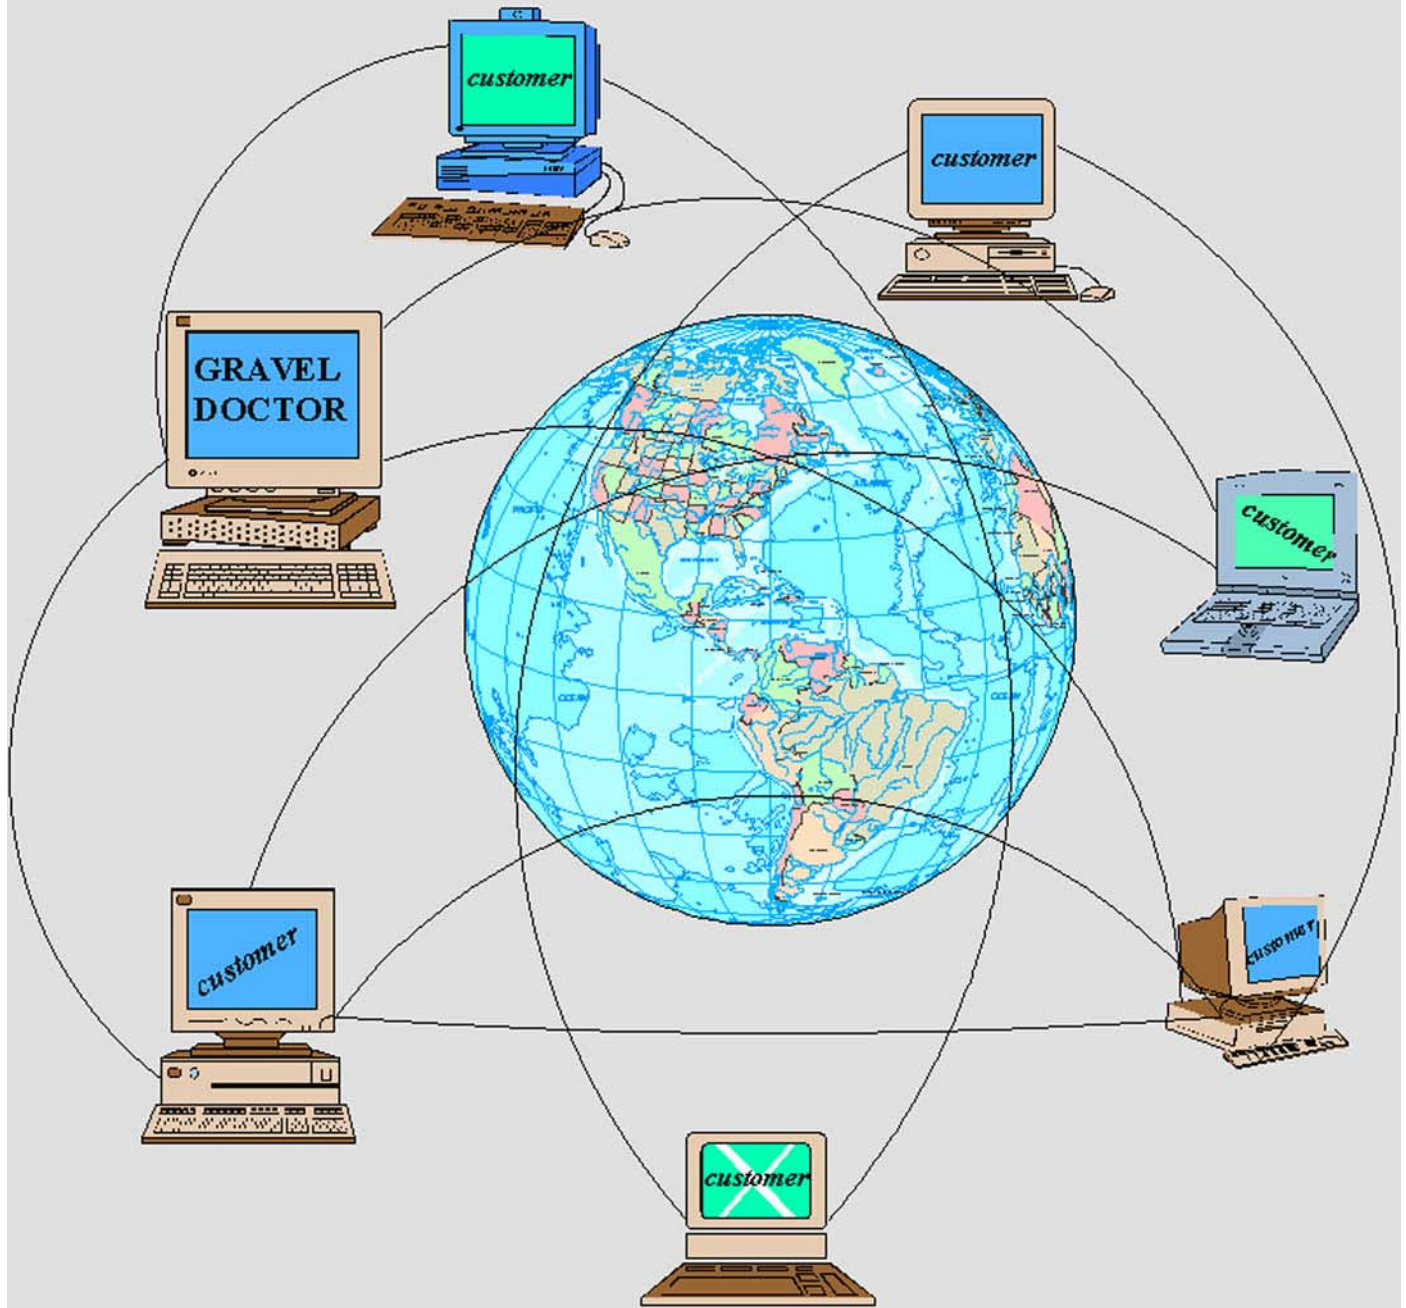

The

www.graveldoctor.com

web site connects the whole world to you !

Your customers can get estimates directly through the GRAVEL DOCTOR web site !