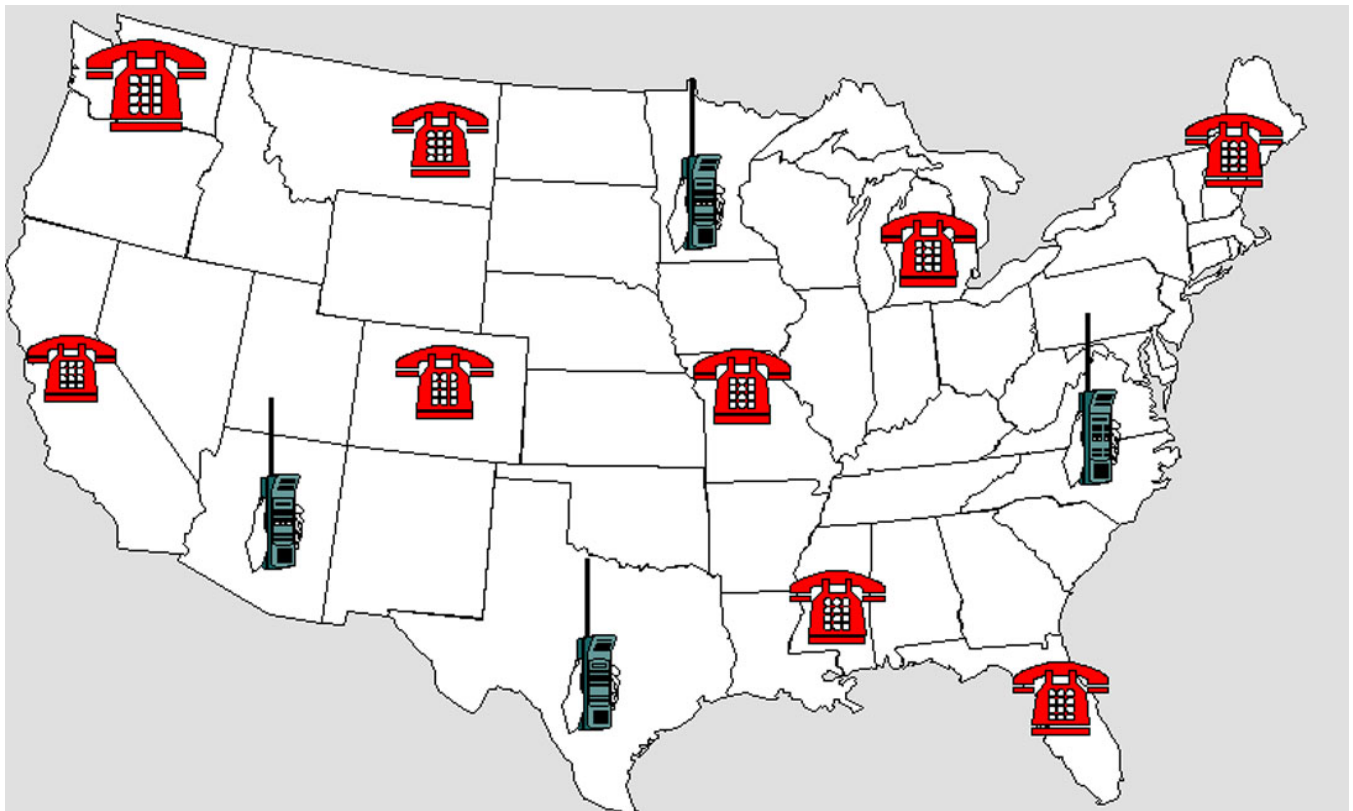

Yours sincerely,

Norman L. Scott
President – The GRAVEL DOCTOR (U.S.A.) Inc.

THE GRAVEL DOCTOR™ SYSTEM

The GRAVEL DOCTOR is a unique recycling, leveling and restoration machine that completely removes potholes and ruts from gravel roads, driveways and other un-paved surfaces. The unit can also landscape, reshape and completely renovate most un-paved surfaces – and it's fast and highly maneuverable.

THE GRAVEL DOCTOR™ FRANCHISE OPPORTUNITY

The GRAVEL DOCTOR system is unlike any other franchise opportunity available today. As a charter franchise member you'll have the potential to earn a substantial income providing a service that's better and less expensive than previous methods. Best of all, you'll enjoy the outstanding opportunity that only a business with little or no competition can provide. The GRAVEL DOCTOR system is one of the most complete turn-key franchise packages available. From the basic training to the world-wide web site the GRAVEL DOCTOR system maximizes profitability. The training is comprehensive – yet easy to understand, and it's surprising how quickly you'll learn to professionally restore un-paved surfaces with the GRAVEL DOCTOR system.

The

www.graveldoctor.com

web site connects the whole world to you !

Your customers can get estimates directly through the GRAVEL DOCTOR web site !

1-866-*GRAVEL-Dr.*

**GIVES YOUR CUSTOMERS
FREE TELEPHONE ACCESS TO YOU
FROM ANYWHERE IN THE UNITES STATES!**

The GRAVEL DOCTOR FRANCHISE is different from a traditional franchise. It is a program that takes the stronger aspects of a franchise operation and enhances the business by giving the franchisee as much individual entrepreneurial freedom as possible. This is facilitated through: