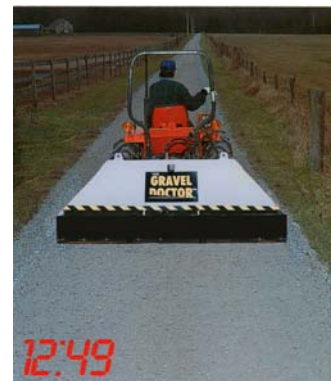

THE ROAD TO SUCCESS ISN'T NECESSARILY PAVED
and **GRAVEL IS EVERYWHERE !**

OUTSTANDING RESULTS IN JUST MINUTES

The process is simple. The results are extraordinary. In just minutes the **GRAVEL DOCTOR** system fully restores, compacts and smoothes most un-paved surfaces. Potholes and ruts are completely eliminated. Existing gravel is recycled and then compacted into a rut – resistant surface that maintains the existing grade while controlling run – off. Except in extreme circumstances, no additional gravel is required. Unlike graders and other heavy equipment the **GRAVEL DOCTOR** can easily service previously inaccessible areas such as corners and areas adjacent to buildings and curbs.