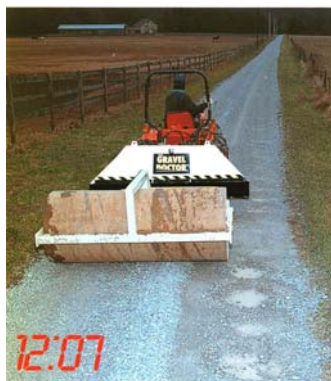

THE ROAD TO SUCCESS ISN'T NECESSARILY PAVED
and **GRAVEL IS EVERYWHERE !**

OUTSTANDING RESULTS IN JUST MINUTES

The process is simple. The results are extraordinary. In just minutes the **GRAVEL DOCTOR** system fully restores, compacts and smoothes most un-paved surfaces. Potholes and ruts are completely eliminated. Existing gravel is recycled and then compacted into a rut – resistant surface that maintains the existing grade while controlling run – off. Except in extreme circumstances, no additional gravel is required. Unlike graders and other heavy equipment the **GRAVEL DOCTOR** can easily service previously inaccessible areas such as corners and areas adjacent to buildings and curbs.